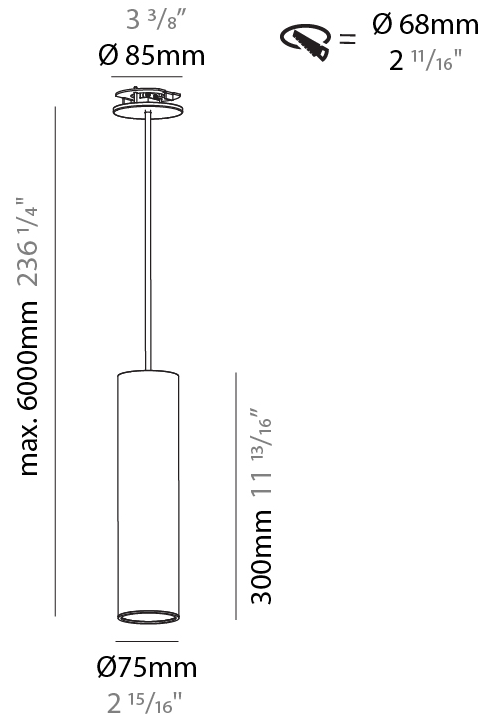

GENERAL

Series: Hangover
Subseries: Hangover Monopoint Recessed Canopy
Partner: Prolicht
Division: Architectural
Installation: Suspension
Product Type: Pendant
Mounting Location: Ceiling
Light Distribution: Direct

PHYSICAL

Shape: Cylinder
Diameter (mm): 75
Diameter (in): 2 15/16
Height (mm): 300
Height (in): 11 13/16
Max. Overall Height (mm): 2300
Max. Overall Height (in): 90 9/16
Diffuser: Shine Ring 0-6
Fixture Finish: SSR / BKV / CWI / CRY / HAB / UFT / ITA / RUA / FTG / MYG / LOD / PUS / FRO / FUP / KIA / POP / BLS / SPG / MEY / GOH / CHC / COM / ABZ / JAG / OBR / MOS / ROR
Fixture Material: Aluminum
Cable Details: 2000mm / 4000mm Cable in White / Black / Orange / Red
Cut-out Measurements: 68mm / 2 11/16"

ELECTRICAL

Lamp Type: LED (Zhaga Standard)
Input Wattage (W): 10.9
Total Output Wattage (W): 9
Dimming: Tri-Mode (Non-Dimming and Phase Dimming (120Vac only) and 0-10V Dimming)
Driver Included: Yes
Driver Location: External
Driver Type: Constant Current - Universal
Driver Class: Class 2
Housing: ENCP3 w/Quick Connect
Input Voltage (V): 120 - 277
Constant Current (MA): 500

LED

Number of LEDs: 1
Color Temperature (°K): 2700 / 3000 / 4000
Max. Delivered Lumen (lm): 923
CRI: >90 CRI
Lamp Life (hrs): 50000
Upon Request: ***3500K available in minimum quantities (larger quantities upon request)

OPTICAL

Reflector: 18 / 36 / 52

RATINGS AND CERTIFICATIONS

Certified By: Certified for North American Standards
IP rating: IP20